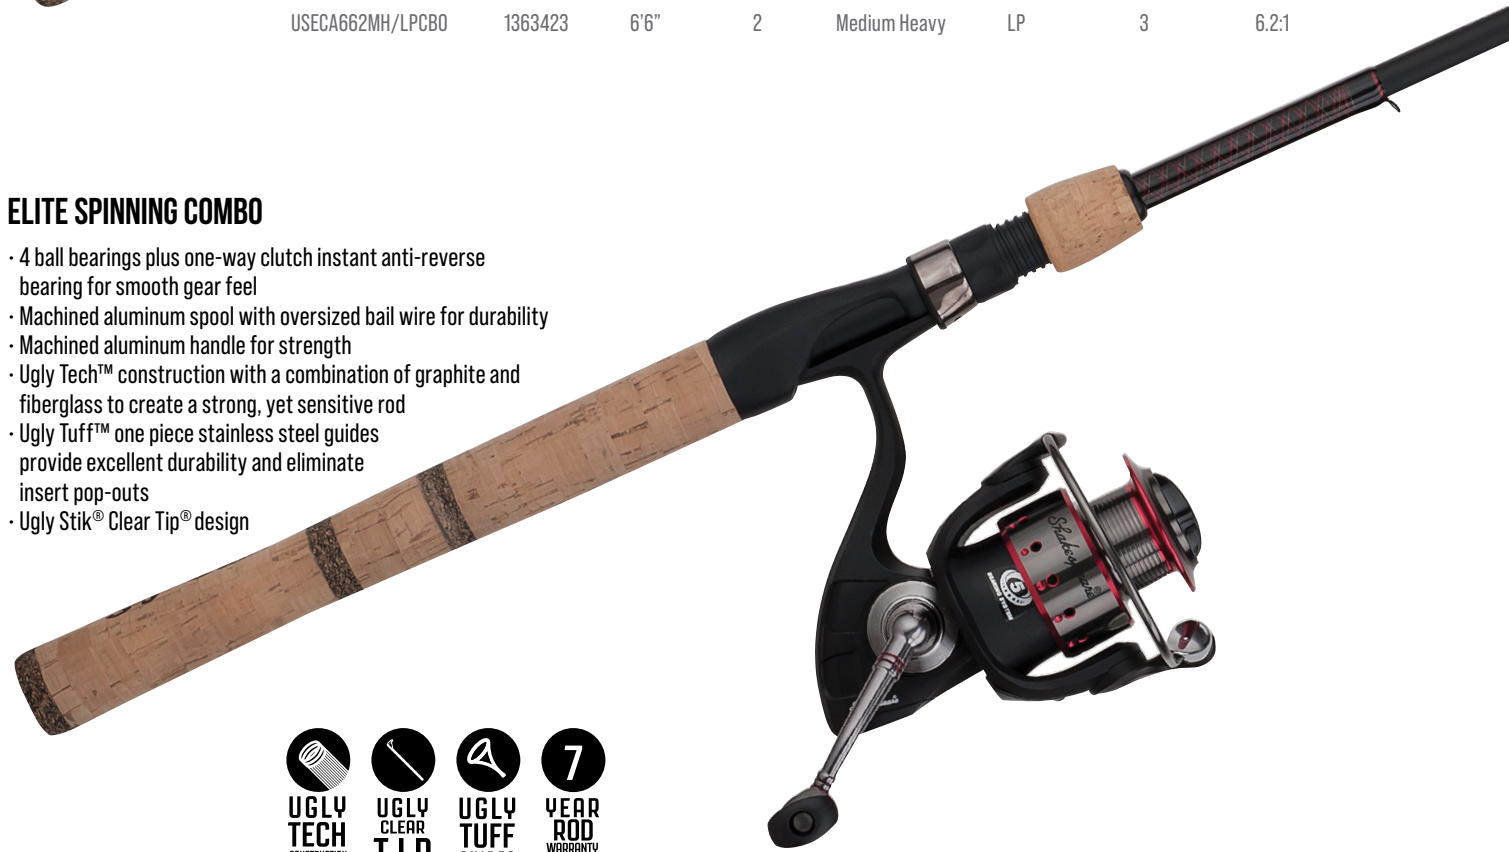

Model #	Material #	Rod Length	# of Pieces	Rod Power	Reel Size	Bearing Count	Gear Ratio
USESP501UL/25CBO	1324362	5'	1	Ultra Light	25	4	5.2:1
USESP662M/30CBO	1324366	6'6"	2	Medium	30	5	5.2:1
USESP702M/35CBO	1324367	7'	2	Medium	35	5	5.2:1