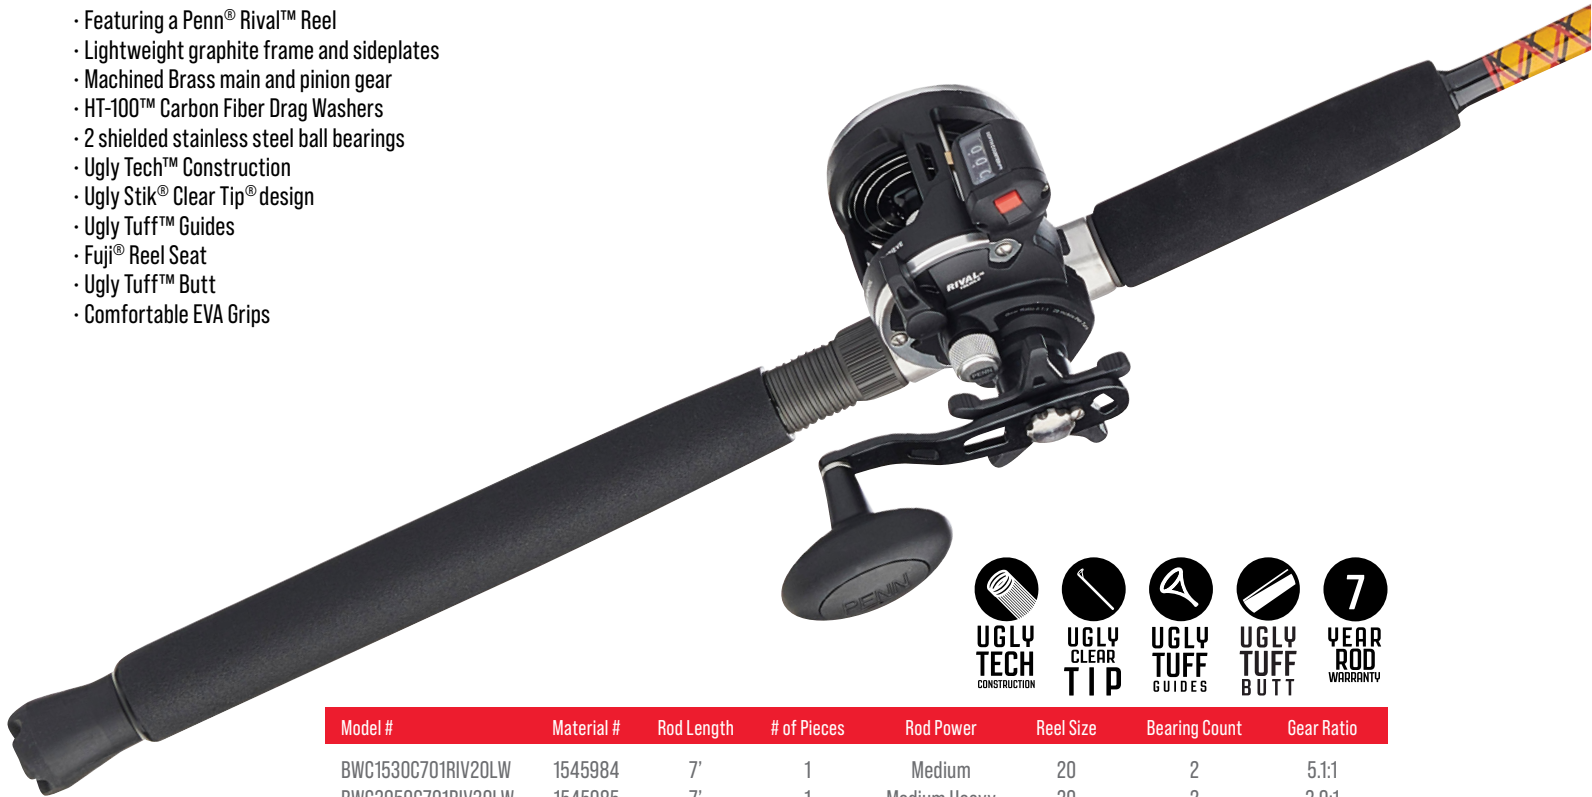

BIGWATER COMBOS

BIGWATER RIVAL™ LEVEL WIND COMBO

- Featuring a Penn® Rival™ Reel
- Lightweight graphite frame and sideplates
- Machined Brass main and pinion gear
- HT-100™ Carbon Fiber Drag Washers
- 2 shielded stainless steel ball bearings
- Ugly Tech™ Construction
- Ugly Stik® Clear Tip® design
- Ugly Tuff™ Guides
- Fuji® Reel Seat
- Ugly Tuff™ Butt
- Comfortable EVA Grips

Model #	Material #	Rod Length	# of Pieces	Rod Power	Reel Size	Bearing Count	Gear Ratio
BWC1530C701RIV20LW	1545984	7'	1	Medium	20	2	5.1:1
BWC3050C701RIV30LW	1545985	7'	1	Medium Heavy	30	2	3.9:1
BWCG20C902RIV15LWLC	1545986	9'	2	Light	15	2	5.1:1
BWC1530C902RIV15LWLC	1545987	9'	2	Medium Light	15	2	5.1:1

BIGWATER CONVENTIONAL COMBO

- Ugly Tech™ Construction
- Ugly Stik® Clear Tip® design (select models)
- Ugly Tuff™ Guides
- Graphite Reel Seat
- Durable Rubber Gimbal
- Ugly Tuff™ Butt
- Comfortable EVA Grips
- 30 Size Line Counter Reel
- 2 Stainless Steel ball bearings
- On/Off bait clicker
- Metal Handle with Power Knob
- One-piece graphite frame and side covers