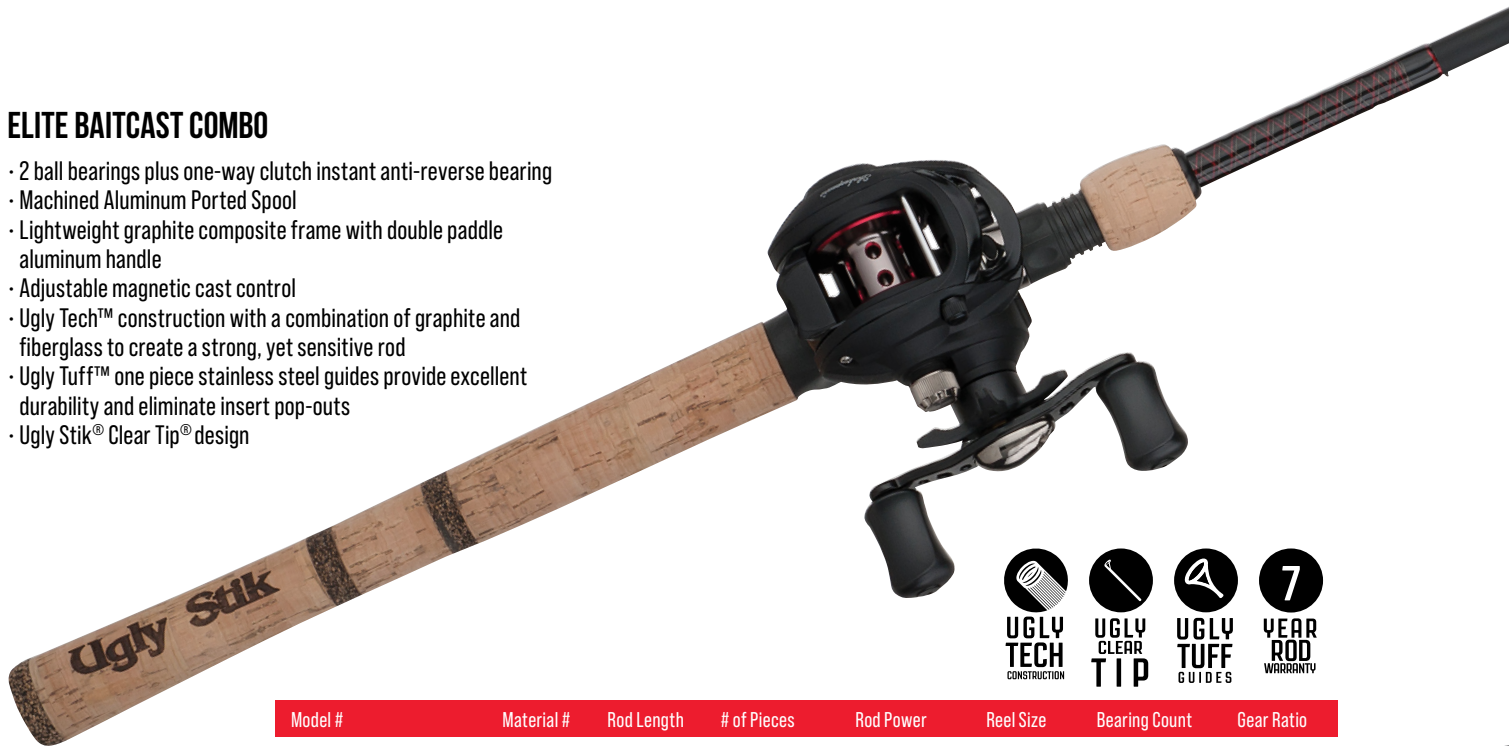

ELITE COMBOS

ELITE BAITCAST COMBO

- 2 ball bearings plus one-way clutch instant anti-reverse bearing
- Machined Aluminum Ported Spool
- Lightweight graphite composite frame with double paddle aluminum handle
- Adjustable magnetic cast control
- Ugly Tech™ construction with a combination of graphite and fiberglass to create a strong, yet sensitive rod
- Ugly Tuff™ one piece stainless steel guides provide excellent durability and eliminate insert pop-outs
- Ugly Stik® Clear Tip® design

Model #	Material #	Rod Length	# of Pieces	Rod Power	Reel Size	Bearing Count	Gear Ratio
USECA662MH/LPCBO	1363423	6'6"	2	Medium Heavy	LP	3	6.2:1

ELITE SPINNING COMBO

- 4 ball bearings plus one-way clutch instant anti-reverse bearing for smooth gear feel
- Machined aluminum spool with oversized bail wire for durability
- Machined aluminum handle for strength
- Ugly Tech™ construction with a combination of graphite and fiberglass to create a strong, yet sensitive rod
- Ugly Tuff™ one piece stainless steel guides provide excellent durability and eliminate insert pop-outs
- Ugly Stik® Clear Tip® design