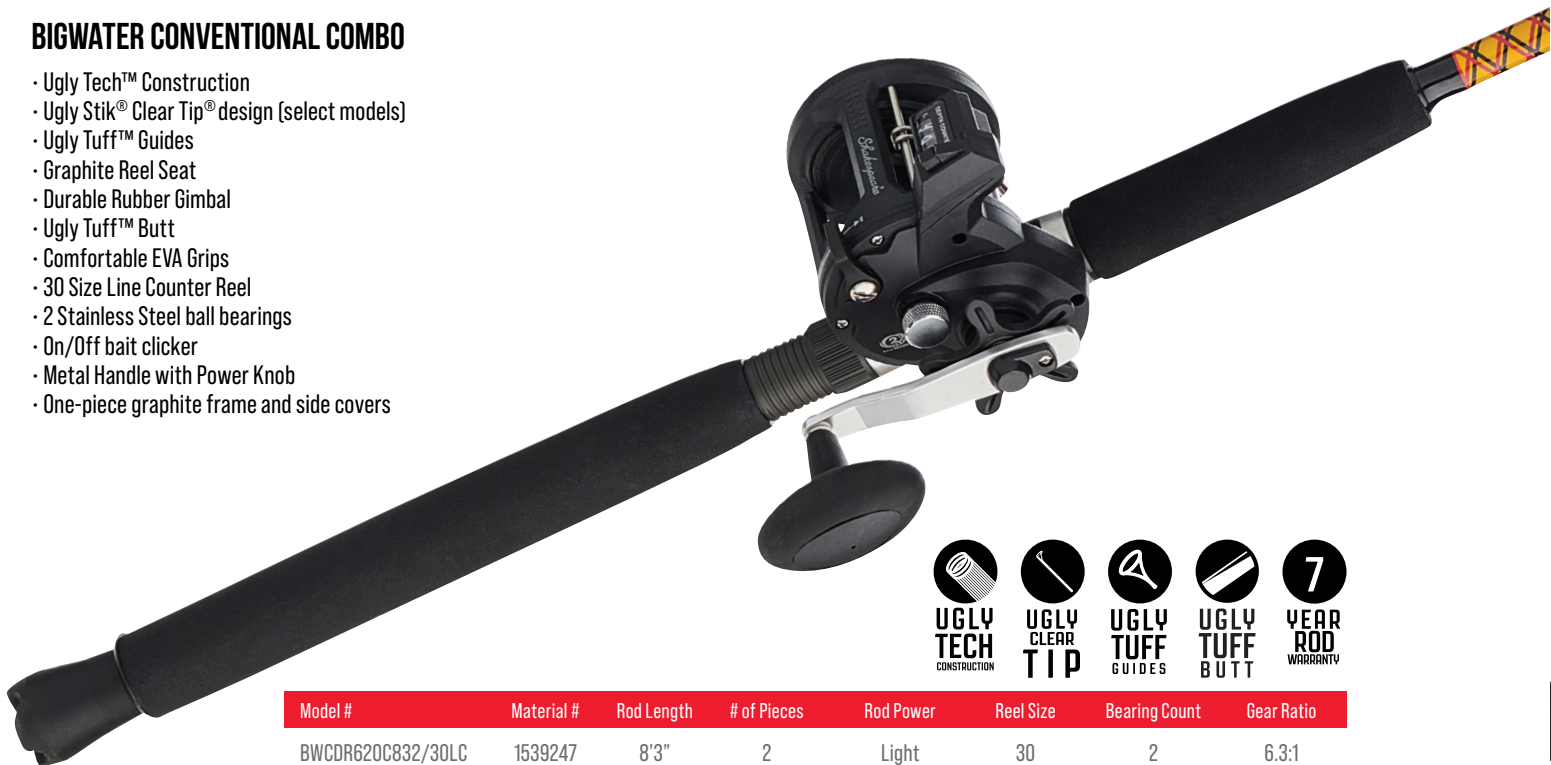

Model #	Material #	Rod Length	# of Pieces	Rod Power	Reel Size	Bearing Count	Gear Ratio
BWCDR620C832/30LC	1539247	8'3"	2	Light	30	2	6.3:1
BWCDR620C902/30LC	1539248	9'	2	Light	30	2	6.3:1
BWCDR1530C902/30LC	1539249	9'	2	Medium Light	30	2	6.3:1